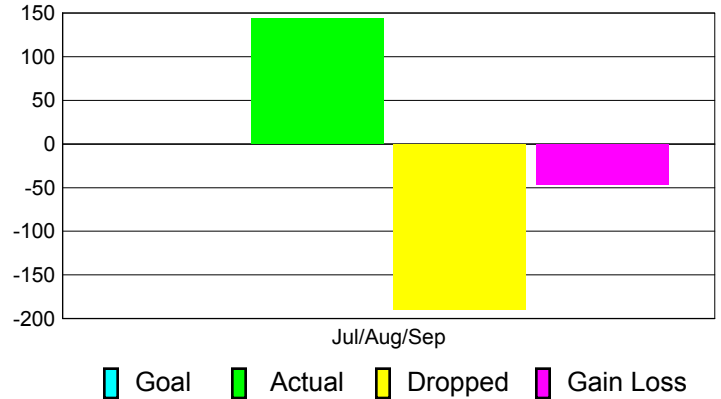

Membership Results 2012-2013

Goal, New, Dropped, Gain/Loss