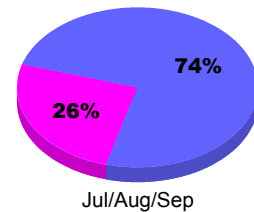

**Membership Results
2012-2013**

**Membership
2011-2012**

Month	Net Memb Goal	Actual New Memb	Actual Dropped Memb	Gain/Loss of Memb	Gain/Loss of Memb
Jul/Aug/Sep		144	-190	-46	141
Totals		144	-190	-46	141

Membership Results 2012-2013

Goal, New, Dropped, Gain/Loss

Comparison of Membership Gain/Loss

Current Year Compared to the Previous Year

Gender Comparison 2012-2013

Male Female